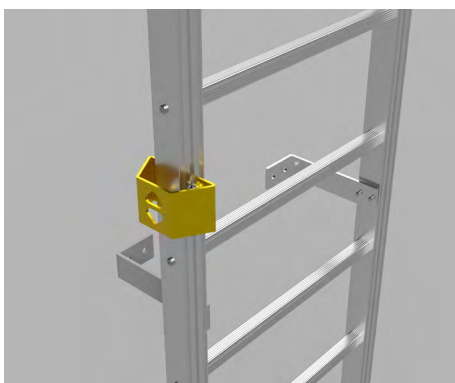

SAFETY OPTIONS

SAFETY CAGE

The ladder is fitted with a safety cage which is designed to prevent the user falling away from the ladder rungs.

SAFETY TRACK

The SafyaGuard™ Ladder can be supplied fitted with a FallSecure™ Vertical Safety Track system.

PLATFORMS

In the event, a ladder's height reaches or exceeds 10m, a platform section is required to allow users to rest using the ladder.